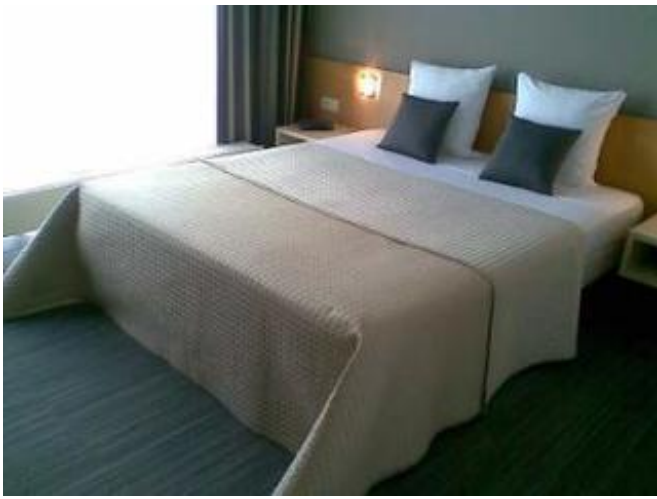

(/files/uploads/imagecache/Origineel/dms/84720_edccb5ad-9726-4330-aa10-d94aeb7d0354.jpg.jpg)

(/files/uploads/imagecache/Origineel/dms/84720_e3da2f0b-e75f-475d-8b1c-7d253e7f444d.jpg.jpg)